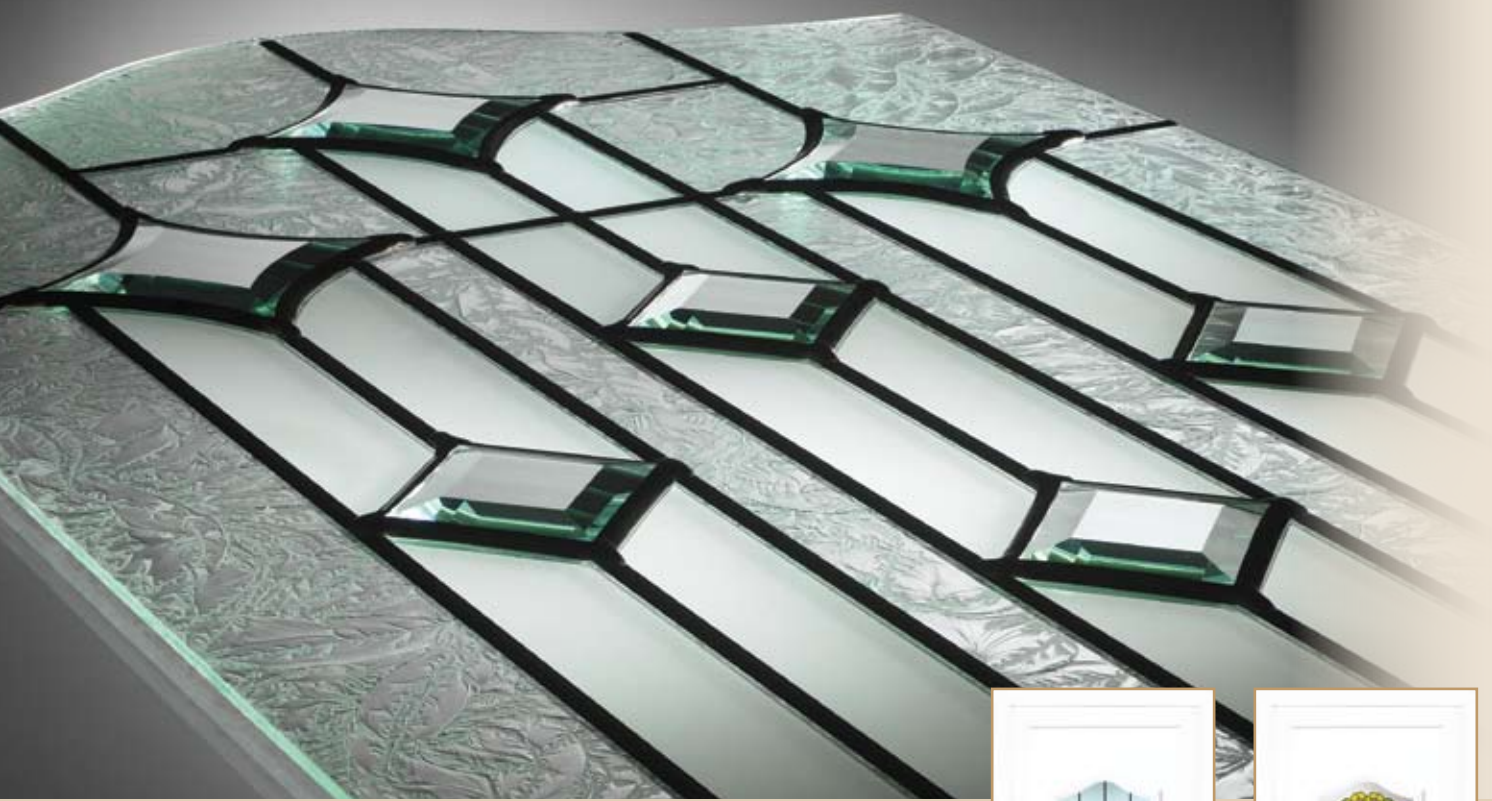

Glass image - Aquarius

FLORENCE

INTRICATE DETAIL

As with the Edinburgh and Dublin collections, Florence also features a decorative central moulding which looks great with Lion Head knockers. A popular glass design in this range is the delightful Aquarius, which combines intricate lead work, decorative bevels and gluechip glass with eye-catching results.