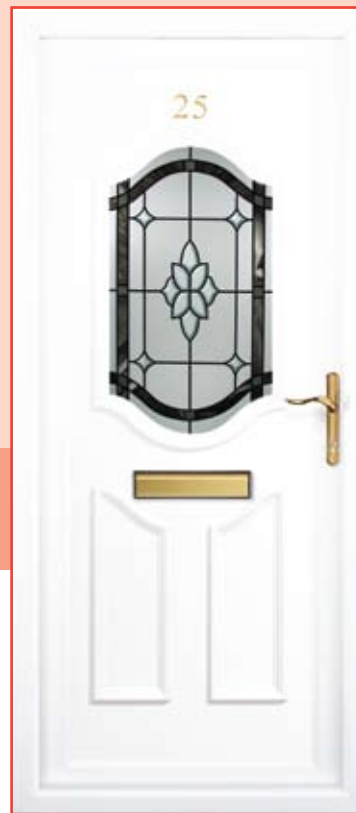

Additional Colour Options

Rosewood Light Oak Mahogany

Please see page 39 for more details

Additional Glass Designs

Square Lead Diamond Lead Obscure Glass

Please see page 36 for more details

Ayres: Tucana

Ayres: Vela*