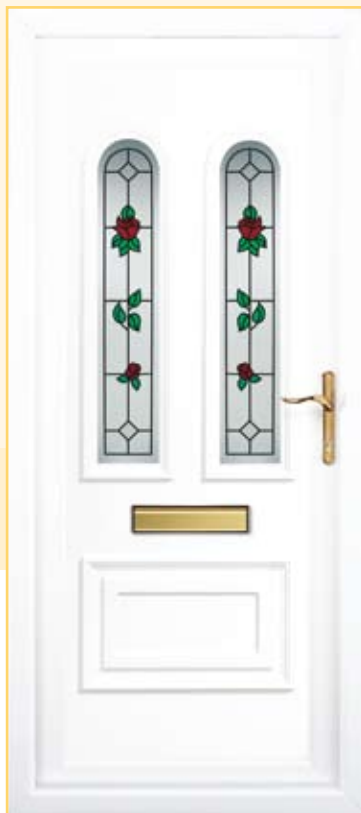

Additional Colour Options

Rosewood Light Oak Mahogany

Please see page 39 for more details

Additional Glass Designs

Square Lead Diamond Lead Obscure Glass

Please see page 36 for more details

London: Victorian Rose