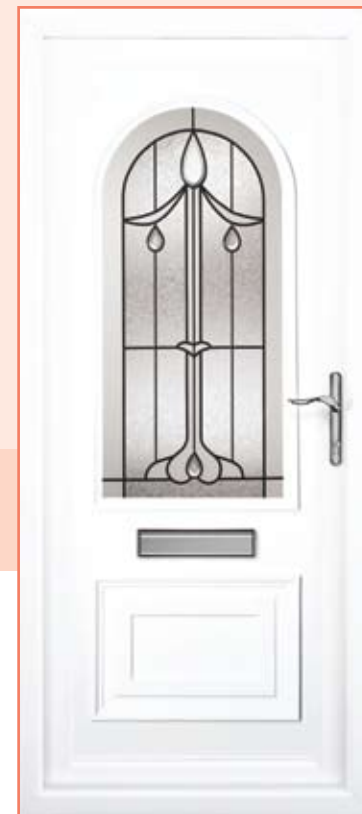

Madeira: Nebulous*

Madeira: Capricorn*

MADEIRA

* Contains Gluechip Glass. We recommend clear backing glass with these designs.
† Where colour appears the glass is clear.

Glass image - Libra

Ayres: Sandblast Star †