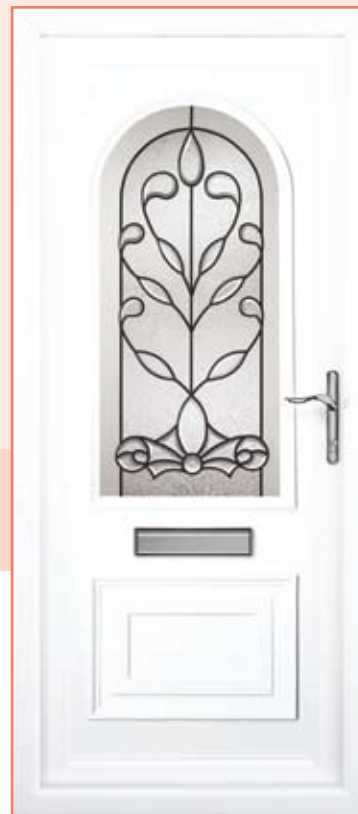

Madeira: Nebulous*

Madeira: Capricorn*

MADEIRA

* Contains Gluechip Glass. We recommend clear backing glass with these designs.
† Where colour appears the glass is clear.

Glass image - Libra

Ayres: Sandblast Star †