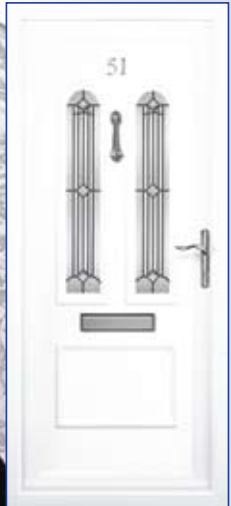

Glass image - Sunflower

Seville: Scorpio*

Seville: Black Diamond*

Seville: Capricorn*

Seville: Helix*

VERONA & SEVILLE (SLIMLINE MOULDINGS)

INSTANT CLASSIC

Verona & Seville are new additions to the Cosmopolitan range and have been designed to offer a narrower alternative to the Napoli and London styles. We recommend you choose a Slimline Verona or Seville if your property has a narrow door opening. Side panels are available in both styles of door. Please see page 34.