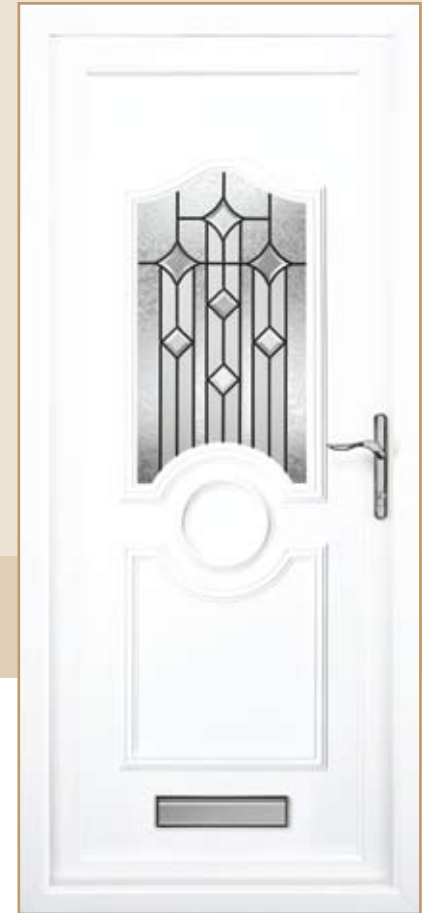

Florence II: Aquarius*

FLORENCE

* Contains Gluechip Glass. We recommend clear backing glass with these designs.

† Where colour appears the glass is clear.