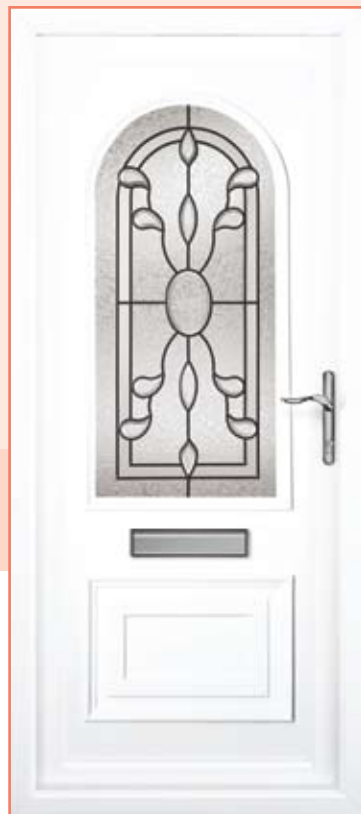

Madeira: Celestial*