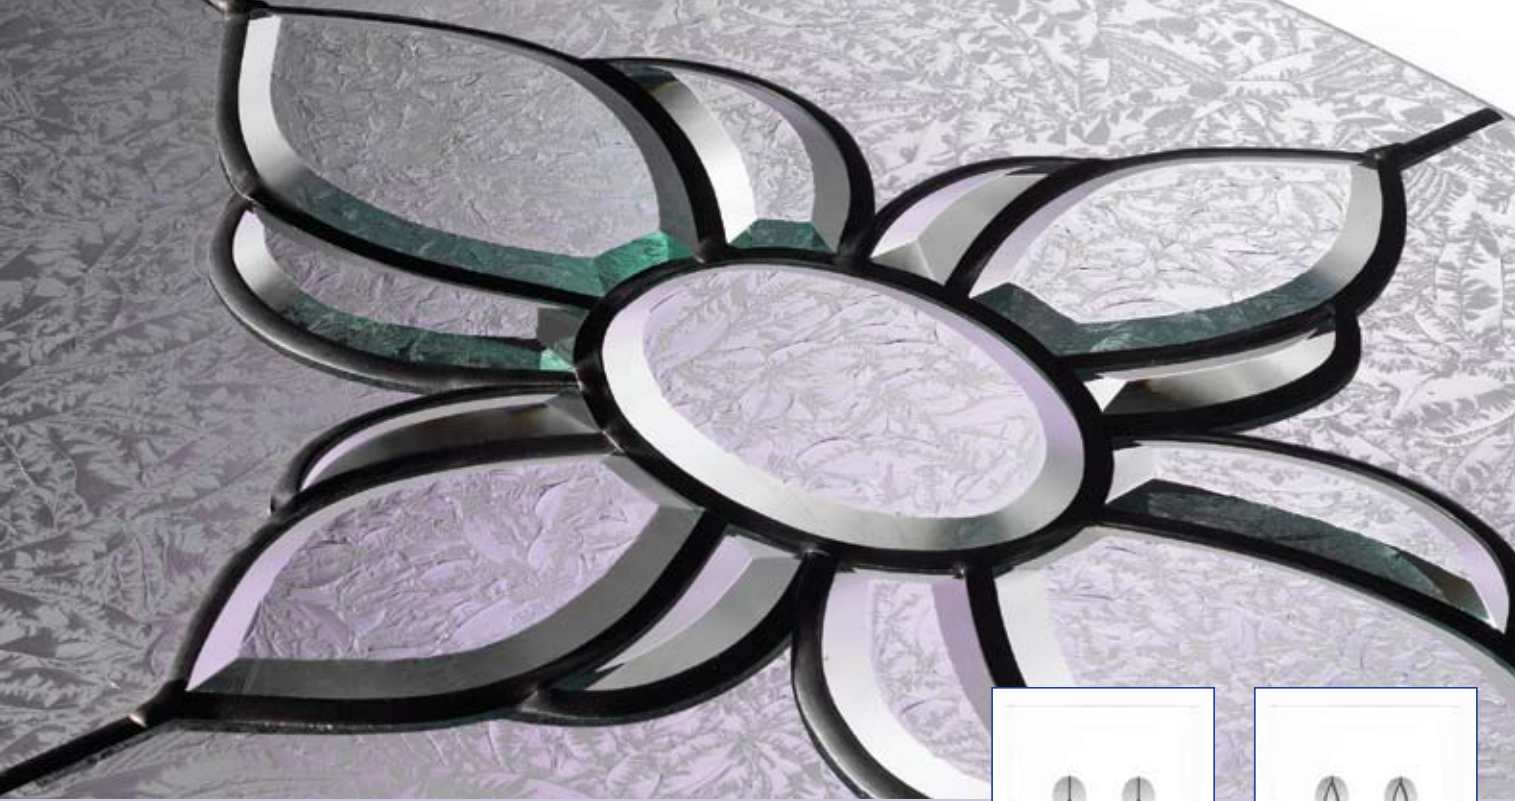

Please see page 36 for more details

Florence II: Andromeda

Florence II: Ursa

Florence II: Aquarius*

FLORENCE

* Contains Gluechip Glass. We recommend clear backing glass with these designs.

† Where colour appears the glass is clear.